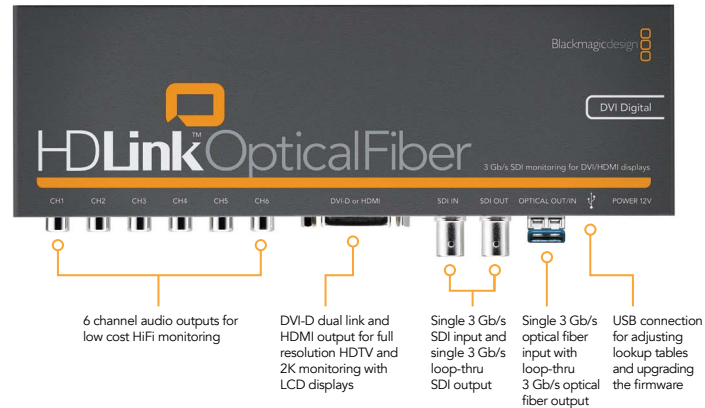

The world's most advanced HD and 2K monitoring!

HDLink is the world's first full resolution HDTV and 2K film monitoring solution that connects to both DVI and HDMI monitors. HDLink now supports the new 3Gb/s SDI for 2K, HD and SD compatibility, plus built in 3D lookup tables for feature film grade color management. Available in both Dual Link SDI and Optical Fiber SDI models, HDLink is easily the most advanced monitoring solution available.

High Resolution Film Monitoring

HDLink features the new 3Gb/s SDI video connection for 4:2:2, 4:4:4 and 2K video monitoring using a single connection. Only HDLink supports real time 2K playback via SDI at a massive 2048 x 1556 resolution when used with a 30" LCD display. HDLink auto switches between SD, HD and 2K, so it's ideal for all your monitoring needs.

HDLink

HDLink Pro

HDLink Optical Fiber

Features

- 3 Gb/s SDI support: 4:2:2, 4:4:4 and 2K.
- Optical Fiber SDI support: 4:2:2, 4:4:4 and 2K.
- Video formats supported on DVI Displays: 2K 2048 x 1556 at 23.98PsF, 24PsF, 1080 HD at 23.98PsF, 24PsF, 25PsF, 48i, 50i, 59.94i, 60i, 720 HD at 50p, 59.94p, 60p. Standard Definition NTSC and PAL.
- Video formats supported on HDMI Displays: 1080 HD at 23.98p, 24p, 25p, 29.97p, 30p, 48i, 50i, 59.94i, 60i, 720 HD at 50p, 59.94p, 60p. Standard Definition NTSC and PAL.
- Selectable 16:9 or full screen resize in SD.
- Color precision support: 4:2:2 10 bit, 4:4:4 10 bit and 2K 10 bit. Color space support: 4:2:2 YUV, 4:4:4 RGB and 2K RGB.
- Automatic adjustment to native display resolution using VESA E-EDID1.3.
- Adaptive pull-down processor guarantees smooth motion display on DVI-D computer displays.
- 6 channel analog 24 bit audio output using RCA connectors de-embedded from SDI input.
- Firmware upgrade via USB 2.0 on Mac OS X™, Windows XP™ and Windows Vista™.
- Fully interactive 3D lookup tables via USB using independently adjustable lookup tables per color component.