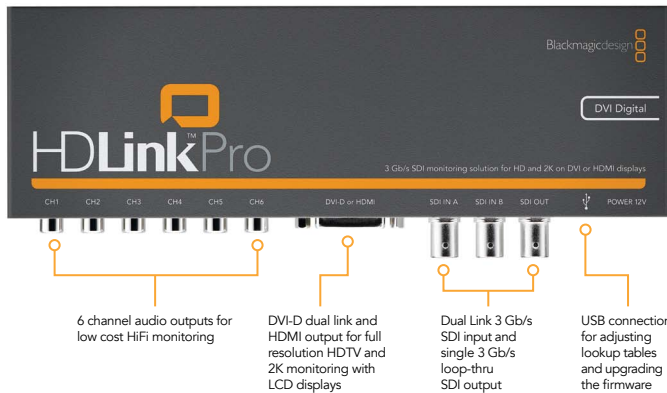

HDLink

HDLink Pro