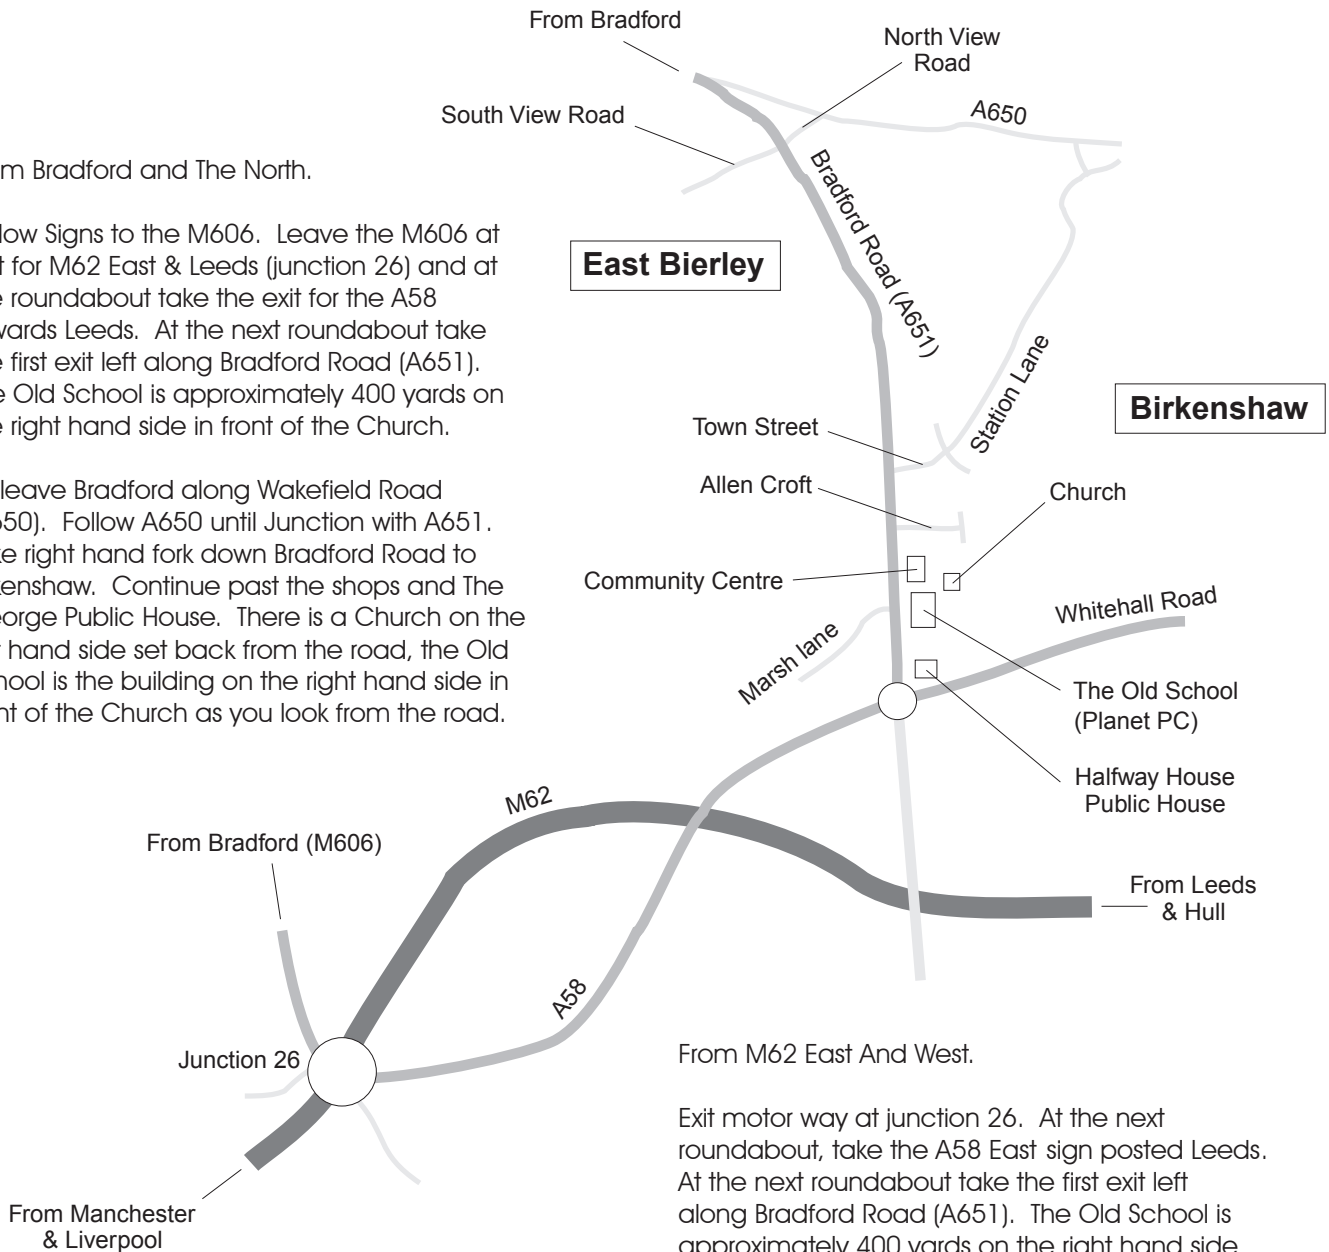

# Directions to Planet PC:

The Old School, 690 Bradford Road, Birkenshaw, BD11 2DR, Tel: 01274 713423

From Bradford and The North.

Follow Signs to the M606. Leave the M606 at exit for M62 East & Leeds (junction 26) and at the roundabout take the exit for the A58 towards Leeds. At the next roundabout take the first exit left along Bradford Road (A651). The Old School is approximately 400 yards on the right hand side in front of the Church.

Or leave Bradford along Wakefield Road (A650). Follow A650 until Junction with A651. Take right hand fork down Bradford Road to Birkenshaw. Continue past the shops and The George Public House. There is a Church on the left hand side set back from the road, the Old School is the building on the right hand side in front of the Church as you look from the road.

From M62 East And West.

Exit motor way at junction 26. At the next roundabout, take the A58 East sign posted Leeds. At the next roundabout take the first exit left along Bradford Road (A651). The Old School is approximately 400 yards on the right hand side in front of the Church.

From Leeds via A58, Whitehall Road.

Turn right at the roundabout immediately after the Halfway House Public House (A651). The Old School is approximately 400 yards on the right hand side in front of the Church.